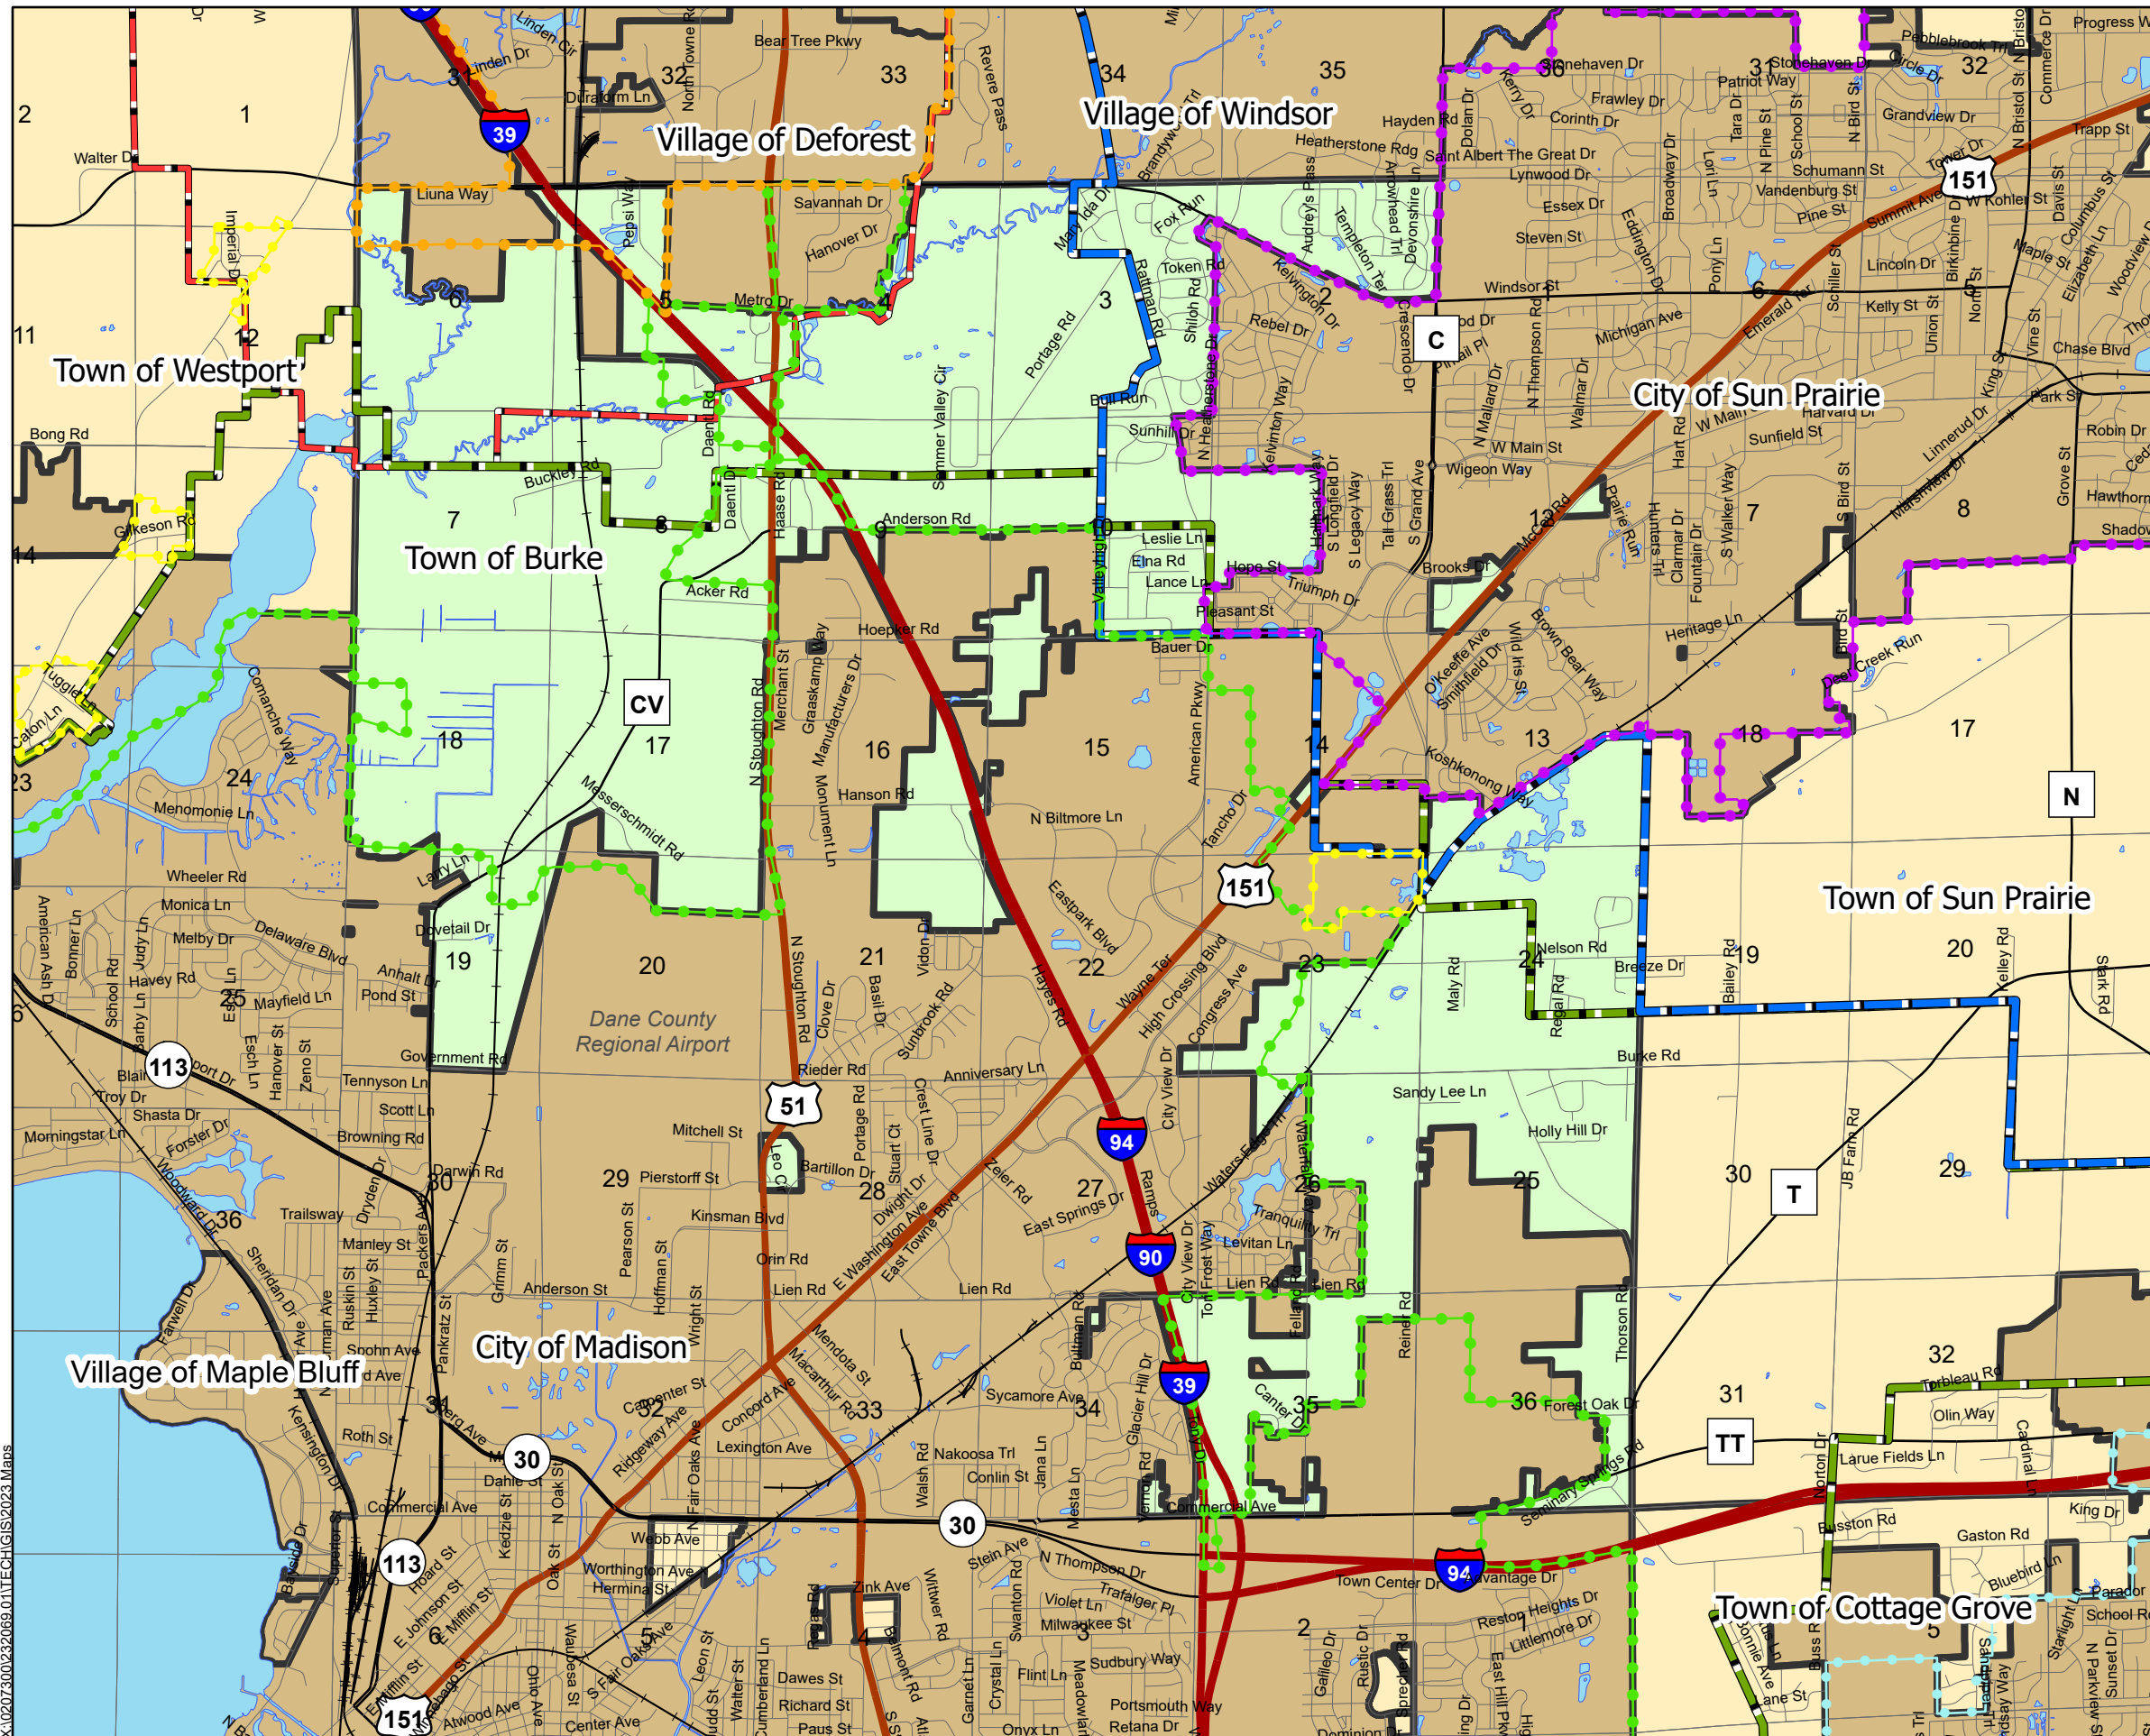

Town of Burke Comprehensive Plan 2034

Map 1: Jurisdictional Boundaries

Map Date: February 19, 2024

Legend

- Town of Burke
- Cities & Villages
- Other Municipalities
- Sun Prairie ETJ
- Madison ETJ
- DeForest ETJ
- Interstate Highway
- US Highway
- Major Roads
- Local Road
- Rail
- Sections
- Water
- Central USA
- Northern USA
- Sun Prairie USA
- Other USA
- Limited Service Areas

Map Source: Dane County GIS Data 2013, 2023