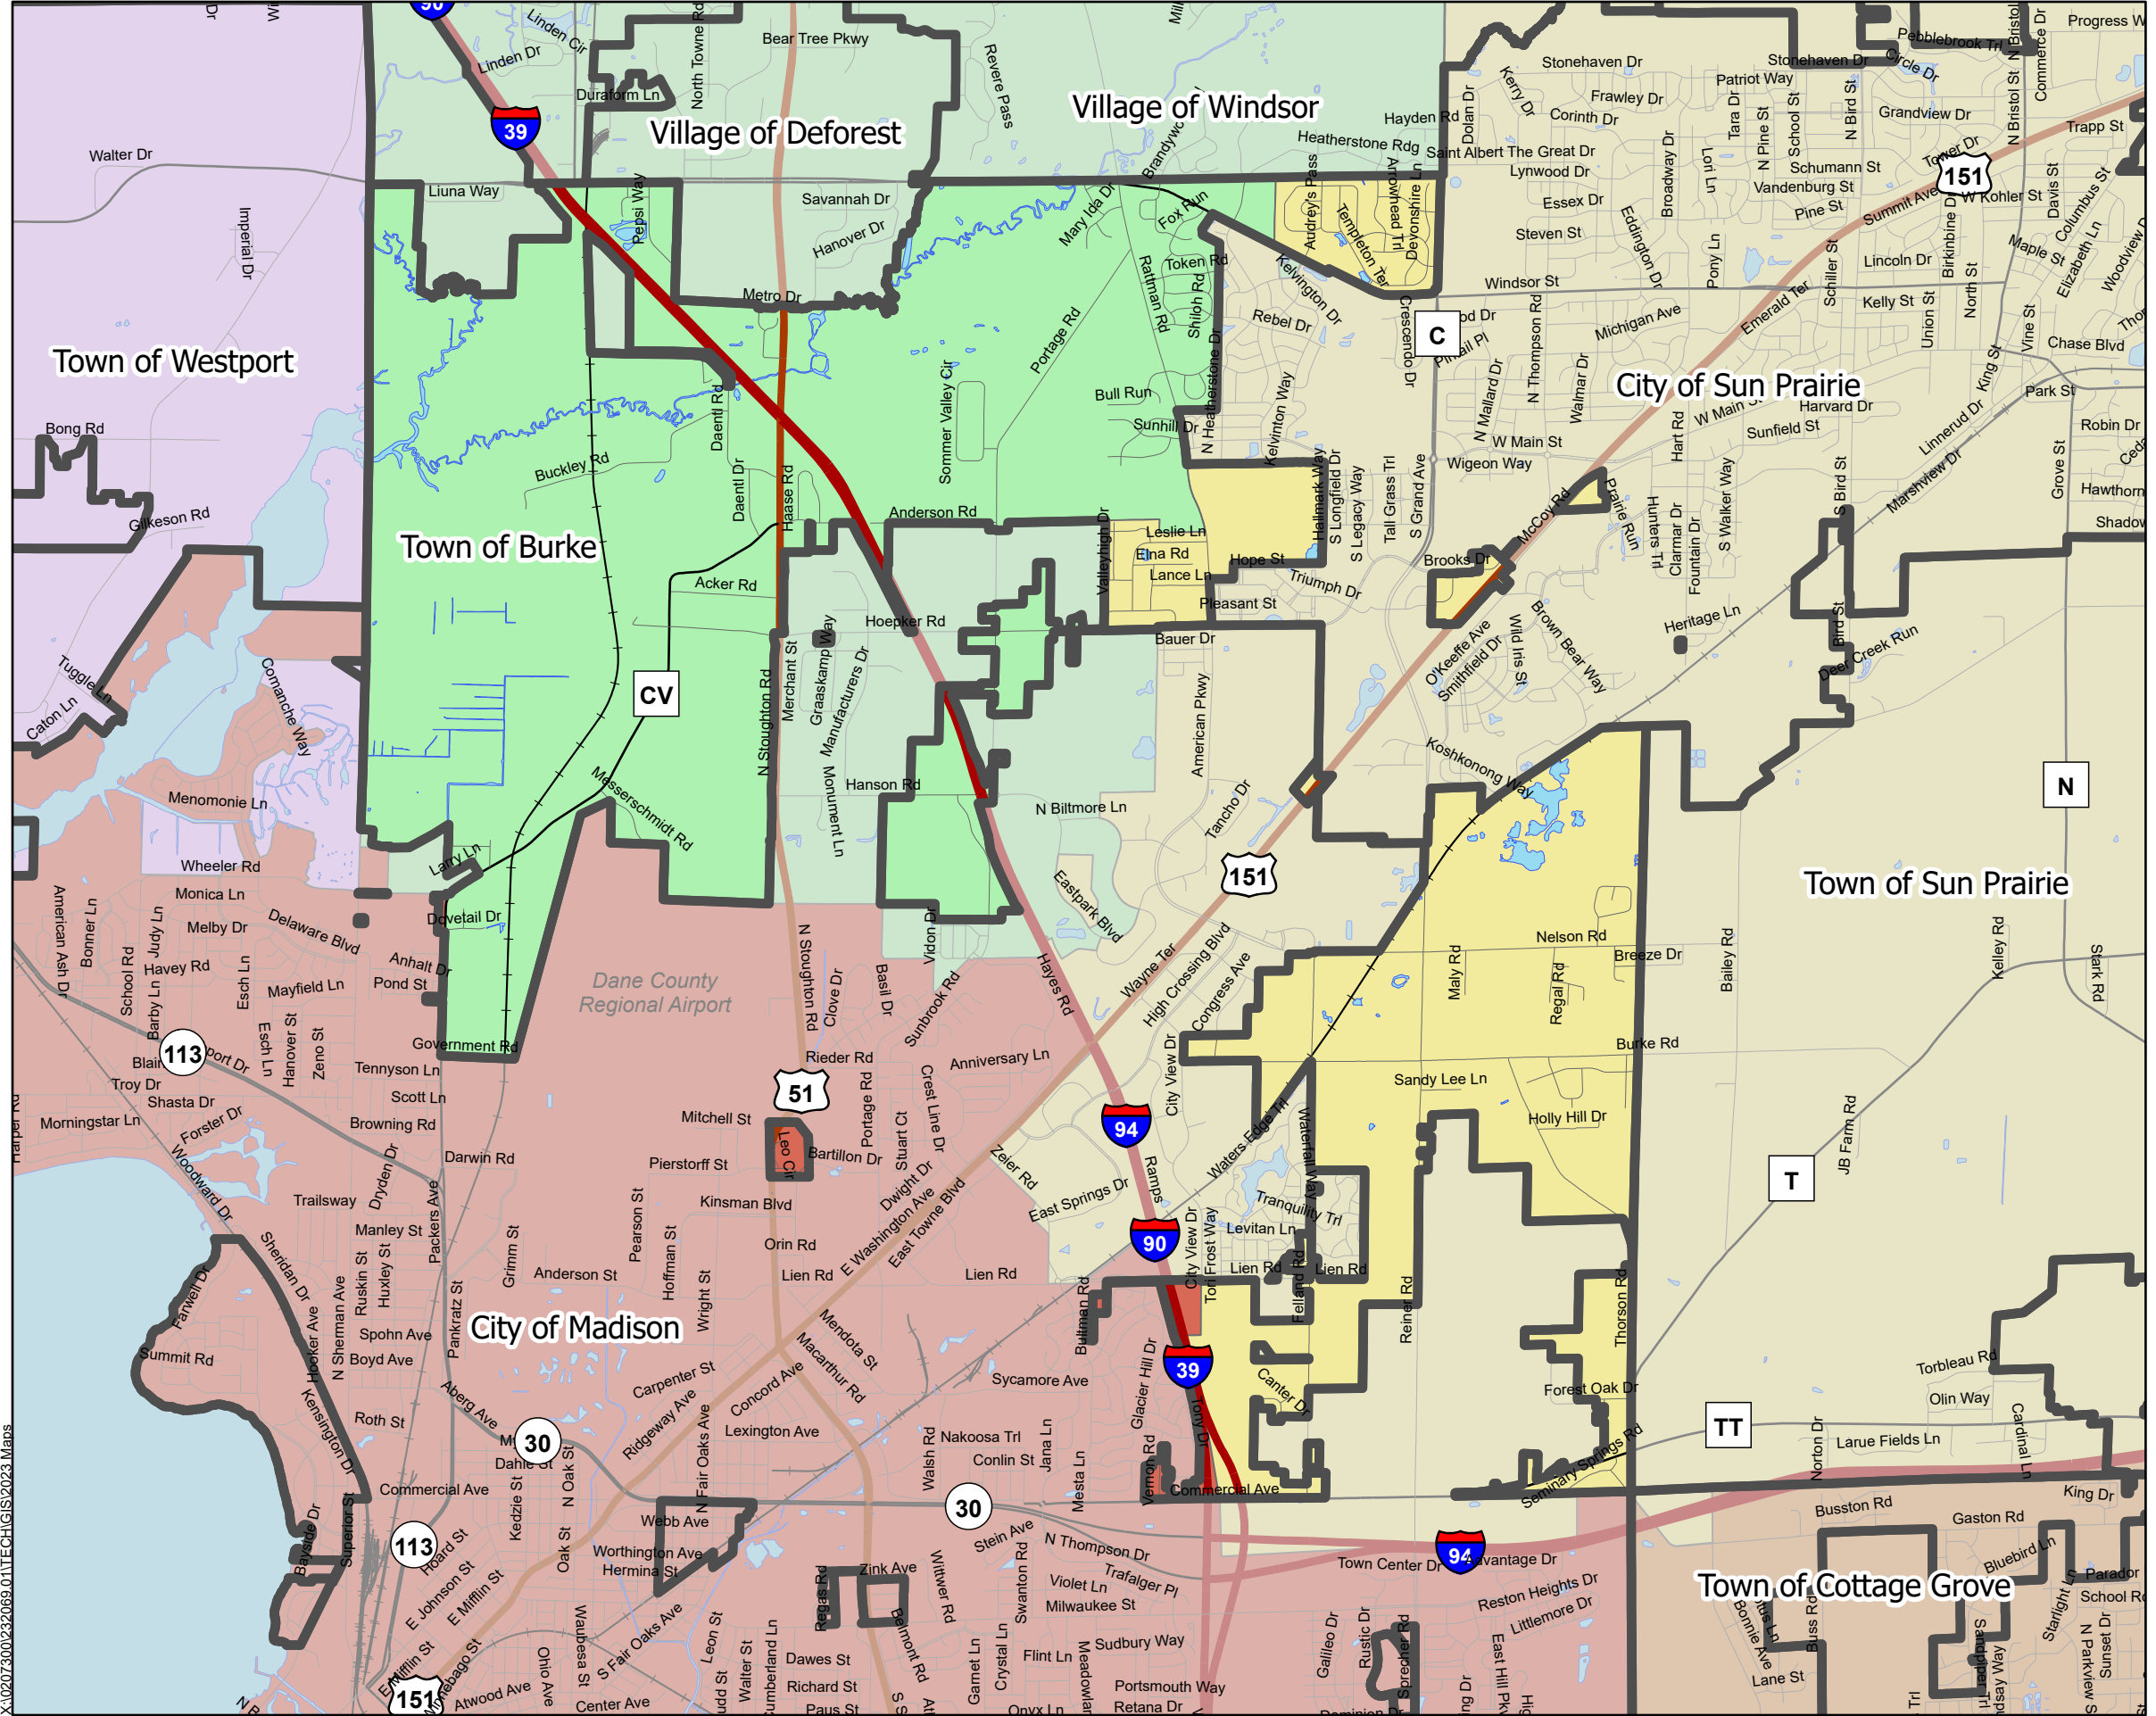

Town of Burke Comprehensive Plan 2034

Map 10: School Districts

Map Date: February 19, 2024

Legend

- Municipal Boundaries
- School District**
- DeForest Area School District
- Madison Metropolitan School District
- Monona Grove School District
- Sun Prairie School District
- Waunakee Community School District

Map Source: Dane County GIS Data 2013, 2023